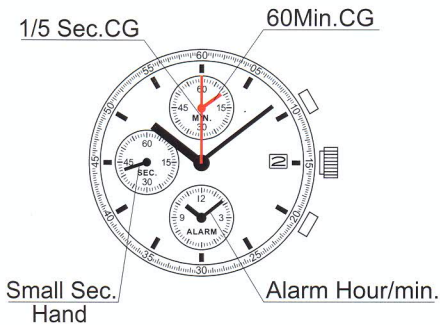

YM85

DOUBLE
RETROGRADE

SR927SW
H: 3.7mm

3 Years

YM91

SR927SW
H: 3.7mm

5 Years

YM92

SR927SW
H: 3.7mm

3 Years

YM62

SR927W
H: 3.7mm

3 Years

YM24

SR927SW
H: 3.7mm

5 Years