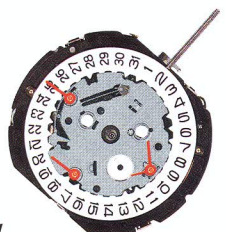

YM85

DOUBLE
RETROGRADE

SR927SW
H: 3.7mm

3 Years

YM91

SR927SW
H: 3.7mm

5 Years

YM92

SR927SW
H: 3.7mm

3 Years

YM62

SR927W
H: 3.7mm

3 Years

YM24

SR927SW
H: 3.7mm

5 Years