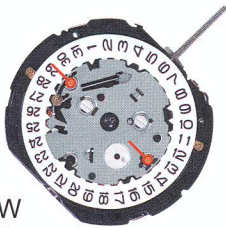

YM85

DOUBLE
RETROGRADE

SR927SW
H: 3.7mm

3 Years

YM91

SR927SW
H: 3.7mm

5 Years

YM92

SR927SW
H: 3.7mm

3 Years

YM62

SR927W
H: 3.7mm

3 Years

YM24

SR927SW
H: 3.7mm

5 Years