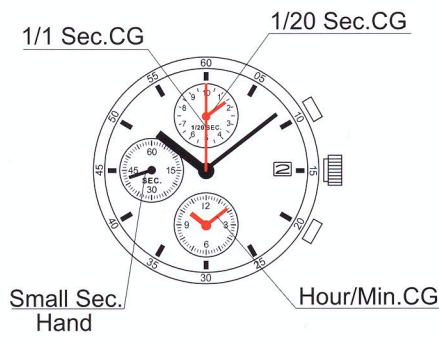

YM85

DOUBLE
RETROGRADE

SR927SW
H: 3.7mm

3 Years

YM91

SR927SW
H: 3.7mm

5 Years

YM92

SR927SW
H: 3.7mm

3 Years

YM62

SR927W
H: 3.7mm

3 Years

YM24

SR927SW
H: 3.7mm

5 Years