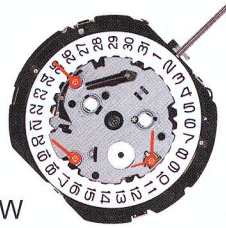

YM85

DOUBLE
RETROGRADE

SR927SW
H: 3.7mm

3 Years

YM91

SR927SW
H: 3.7mm

5 Years

YM92

SR927SW
H: 3.7mm

3 Years

YM62

SR927W
H: 3.7mm

3 Years

YM24

SR927SW
H: 3.7mm

5 Years