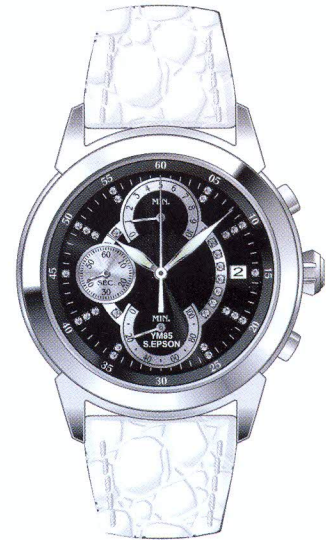

YM85

DOUBLE
RETROGRADE

SR927SW
H: 3.7mm

3 Years

YM91

SR927SW
H: 3.7mm

5 Years

YM92

SR927SW
H: 3.7mm

3 Years

YM62

SR927W
H: 3.7mm

3 Years

YM24

SR927SW
H: 3.7mm

5 Years