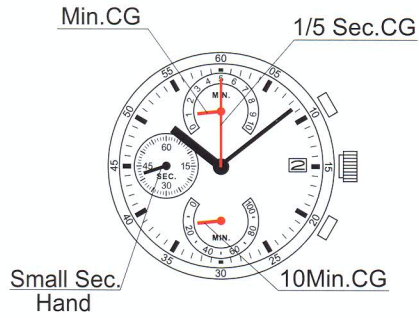

YM85

DOUBLE
RETROGRADE

SR927SW
H: 3.7mm

3 Years

YM91

SR927SW
H: 3.7mm

5 Years

YM92

SR927SW
H: 3.7mm

3 Years

YM62

SR927W
H: 3.7mm

3 Years

YM24

SR927SW
H: 3.7mm

5 Years