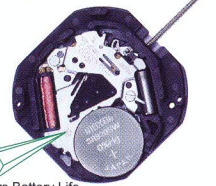

11 1/2" Battery
SR920SW

VX42

H: 2.62mm

VX43

H: 2.98mm

VX44

H: 2.98mm

5 Years

10 1/2" Battery
SR920SW

VX3KG

H: 2.62mm

VX32G

H: 2.62mm

VX33G

H: 2.98mm

3 Hands / Date Higher Hands Available