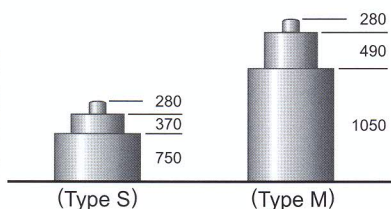

11 1/2" Battery
SR920SW

VX42

H: 2.62mm

VX43

H: 2.98mm

VX44

H: 2.98mm

5 Years

10 1/2" Battery
SR920SW

VX3KG

H: 2.62mm

VX32G

H: 2.62mm

VX33G

H: 2.98mm

3 Hands / Date Higher Hands Available

VX12
VX32
VX82
VX42

3 Hands / Day-Date Higher Hands Available

VX83
VX33
VX43