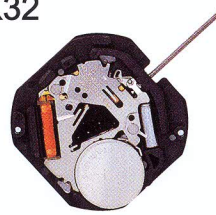

3 Years

2 Hands / Date

3 Hands / Date

3 Hands / Day-Date

3 Hands / Circular Day-Date

6X8" Battery
SR621SW

VX89

H: 2.75mm

H: 2.60mm

10 1/2" Battery
SR920SW

VX3K

H: 2.62mm

VX32

H: 2.62mm

VX33

H: 2.98mm

11 1/2" Battery
SR920SW

VX42

H: 2.62mm

VX43

H: 2.98mm

VX44

H: 2.98mm

5 Years

10 1/2" Battery
SR920SW

VX3KG

H: 2.62mm

VX32G

H: 2.62mm

VX33G

H: 2.98mm

3 Hands / Date Higher Hands Available