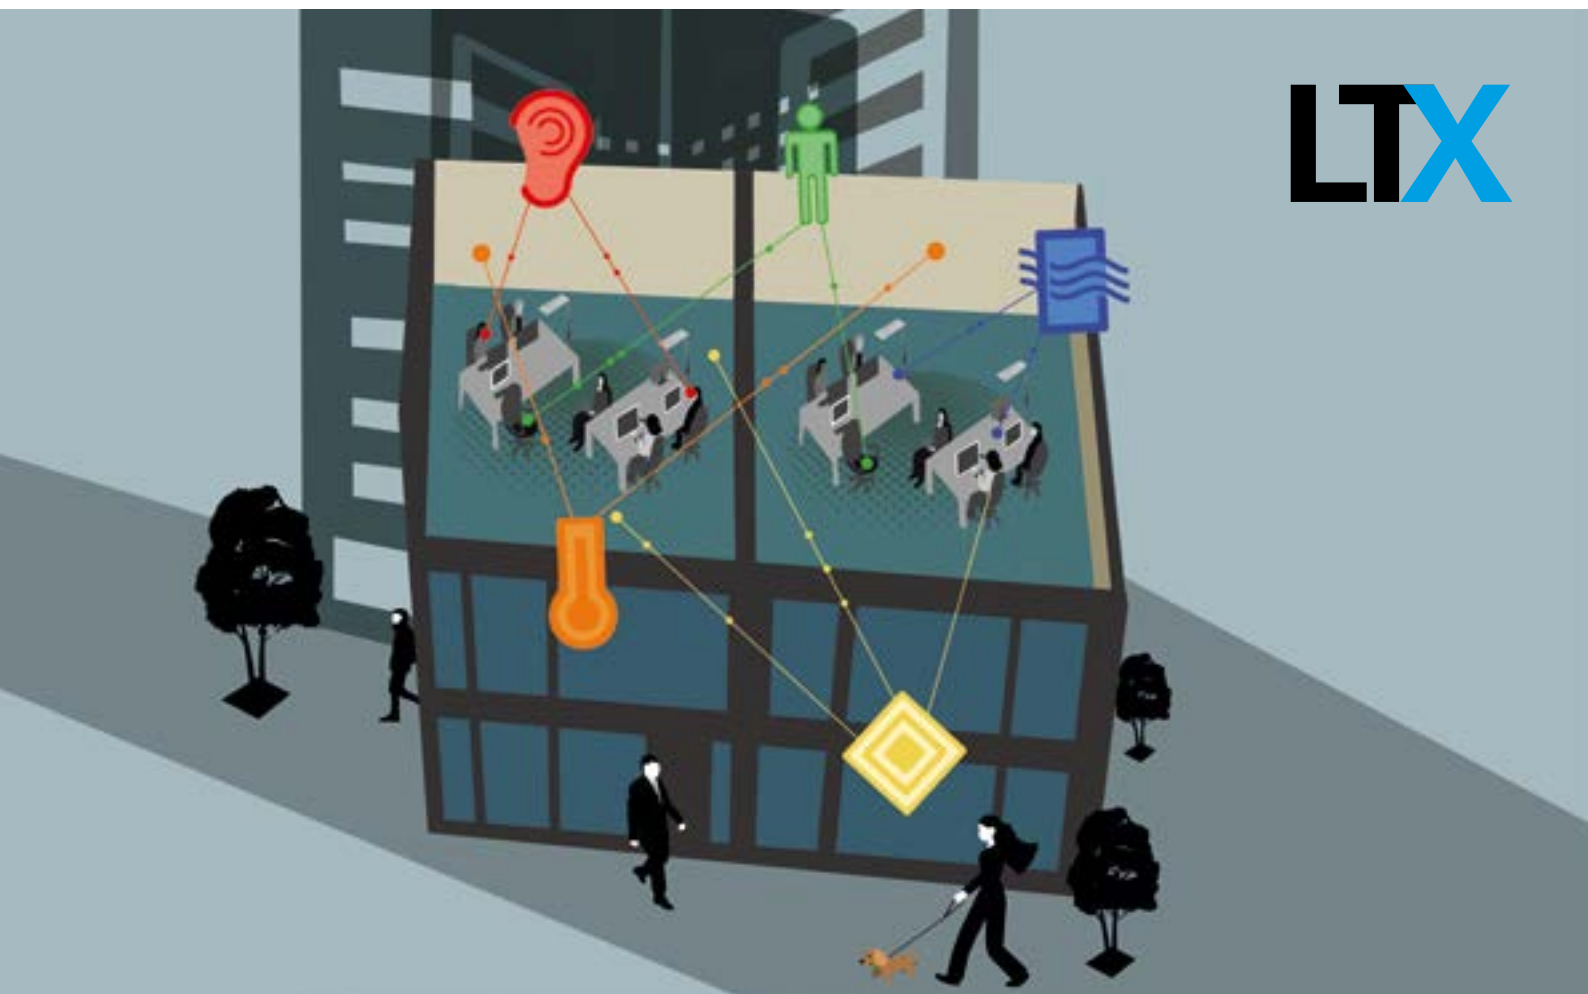

Desk on right

Generic display

Noise level

Sensor

Air quality

Temperature

Desk on left

YARA MAKES THE OFFICE MORE INTELLIGENT

The most intelligent version of YARA contains LTX, our groundbreaking sensor-based technology. The luminaire uses LTX to establish the temperature, noise level and air quality – important indicators of staff wellbeing and efficiency – in real-time, and processes this information for the optimum floorspace management. With the minimum effort, LTX helps get the best out of the office and improves staff wellbeing, creating the best possible working environment at the same time. Want to know more? Send for the LTX brochure right now!