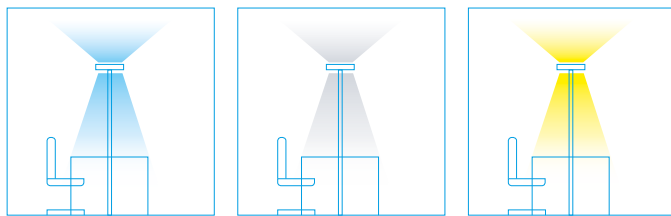

YARA MAKES OFFICE LIGHTING BETTER

Because many offices are still poorly lit to this day, it's impossible to fully utilise the potential of the people who work in them, but it doesn't have to be like that! We have fitted YARA with highly efficient LEDs to produce a mix of direct and indirect light. The slightly asymmetrical, wide-beam light emission provides the optimum light, and in no fewer than 10 different levels of luminous flux. This should ensure that something special is created at every desk.

With its slightly asymmetrical wide-beam light distribution, YARA creates the optimum lighting conditions at the workplace.

YARA MAKES OFFICE LIGHT MORE PLEASANT

Cool or warm light? YARA has both, and in many colour gradations from 2,700 to 6,500 K. The VTL option gives you all in one place, so that YARA provides the workplace with biodynamic light, reflecting the progression of natural daylight. The luminaire varies the colour and quantity of the light without being connected to the building management system. A clever and forward-looking decision that increases staff wellbeing, concentration and performance.