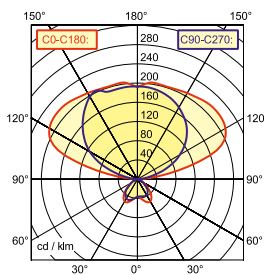

YARA MAKES OFFICE LIGHTING BETTER

Because many offices are still poorly lit to this day, it's impossible to fully utilise the potential of the people who work in them, but it doesn't have to be like that! We have fitted YARA with highly efficient LEDs to produce a mix of direct and indirect light. The slightly asymmetrical, wide-beam light emission provides the optimum light, and in no fewer than 10 different levels of luminous flux. This should ensure that something special is created at every desk.