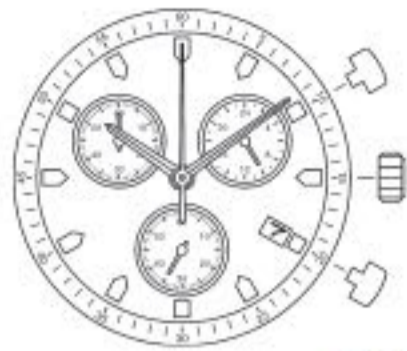

10½'''

High Hand Pg.19 ■

Date

**FS00**  
 height 4.13mm  
 chrono min / sec, 24 hour  
 2 years battery life (SR626SW)

High Hand Pg.19 ■

Date

**FS10**  
 height 5.10mm  
 chrono min / sec, 24 hour  
 2 years battery life (SR626SW)

High Hand Pg.19 ■

Date

**FS20**  
 height 5.10mm  
 chrono min / sec, 24 hour  
 2 years battery life (SR626SW)

Day / Date

**FS60**  
 height 5.10mm  
 chrono min / sec, retrograde day  
 2 years battery life (SR626SW)

Day / Date  
 Retrograde Chrono  
 (30 Minute)

**FS80**  
 height 5.10mm  
 chrono min retrograde,  
 chrono sec, retrograde day  
 2 years battery life (SR626SW)

Date  
 Dual Time

**FS16**  
 height 5.10mm  
 chrono min / sec, 24 hour  
 2 years battery life (SR626SW)

Date  
 Dual Time

**FS26**  
 height 5.10mm  
 chrono min / sec, 24 hour  
 2 years battery life (SR626SW)

- Center Second Hand Chronograph
- Quick Reset (by Heart Cam Reset System)
- Click Feeling Push Button Handling (by Heart Cam Reset System)