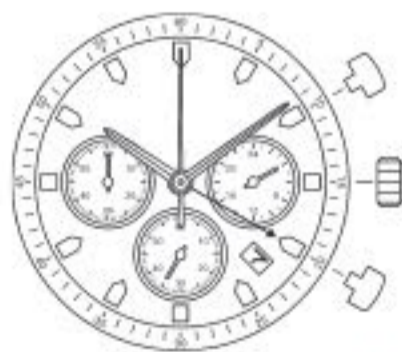

10½'''

High Hand Pg.19 ■

Date

**FS00**  
 height 4.13mm  
 chrono min / sec, 24 hour  
 2 years battery life (SR626SW)

High Hand Pg.19 ■

Date

**FS10**  
 height 5.10mm  
 chrono min / sec, 24 hour  
 2 years battery life (SR626SW)

High Hand Pg.19 ■

Date

**FS20**  
 height 5.10mm  
 chrono min / sec, 24 hour  
 2 years battery life (SR626SW)

Day / Date

**FS60**  
 height 5.10mm  
 chrono min / sec, retrograde day  
 2 years battery life (SR626SW)

Day / Date  
 Retrograde Chrono  
 (30 Minute)

**FS80**  
 height 5.10mm  
 chrono min retrograde,  
 chrono sec, retrograde day  
 2 years battery life (SR626SW)

Date  
 Dual Time

**FS16**  
 height 5.10mm  
 chrono min / sec, 24 hour  
 2 years battery life (SR626SW)

Date  
 Dual Time

**FS26**  
 height 5.10mm  
 chrono min / sec, 24 hour  
 2 years battery life (SR626SW)

- Center Second Hand Chronograph
- Quick Reset (by Heart Cam Reset System)
- Click Feeling Push Button Handling (by Heart Cam Reset System)