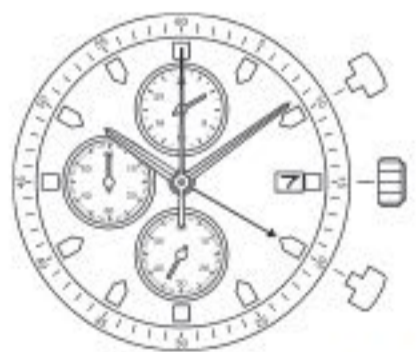

10½'''

High Hand Pg.19 ■

Date

**FS00**  
 height 4.13mm  
 chrono min / sec, 24 hour  
 2 years battery life (SR626SW)

High Hand Pg.19 ■

Date

**FS10**  
 height 5.10mm  
 chrono min / sec, 24 hour  
 2 years battery life (SR626SW)

High Hand Pg.19 ■

Date

**FS20**  
 height 5.10mm  
 chrono min / sec, 24 hour  
 2 years battery life (SR626SW)

Day / Date

**FS60**  
 height 5.10mm  
 chrono min / sec, retrograde day  
 2 years battery life (SR626SW)

Day / Date  
 Retrograde Chrono  
 (30 Minute)

**FS80**  
 height 5.10mm  
 chrono min retrograde,  
 chrono sec, retrograde day  
 2 years battery life (SR626SW)

Date  
 Dual Time

**FS16**  
 height 5.10mm  
 chrono min / sec, 24 hour  
 2 years battery life (SR626SW)

Date  
 Dual Time

**FS26**  
 height 5.10mm  
 chrono min / sec, 24 hour  
 2 years battery life (SR626SW)

- Center Second Hand Chronograph
- Quick Reset (by Heart Cam Reset System)
- Click Feeling Push Button Handling (by Heart Cam Reset System)