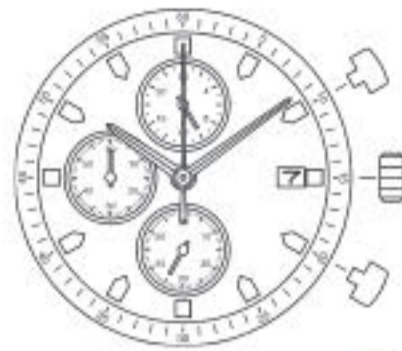

10½'''

High Hand Pg.19 ■

Date

**FS00**  
 height 4.13mm  
 chrono min / sec, 24 hour  
 2 years battery life (SR626SW)

High Hand Pg.19 ■

Date

**FS10**  
 height 5.10mm  
 chrono min / sec, 24 hour  
 2 years battery life (SR626SW)

High Hand Pg.19 ■

Date

**FS20**  
 height 5.10mm  
 chrono min / sec, 24 hour  
 2 years battery life (SR626SW)

Day / Date

**FS60**  
 height 5.10mm  
 chrono min / sec, retrograde day  
 2 years battery life (SR626SW)

Day / Date  
 Retrograde Chrono  
 (30 Minute)

**FS80**  
 height 5.10mm  
 chrono min retrograde,  
 chrono sec, retrograde day  
 2 years battery life (SR626SW)

Date  
 Dual Time

**FS16**  
 height 5.10mm  
 chrono min / sec, 24 hour  
 2 years battery life (SR626SW)

Date  
 Dual Time

**FS26**  
 height 5.10mm  
 chrono min / sec, 24 hour  
 2 years battery life (SR626SW)

- Center Second Hand Chronograph
- Quick Reset (by Heart Cam Reset System)
- Click Feeling Push Button Handling (by Heart Cam Reset System)